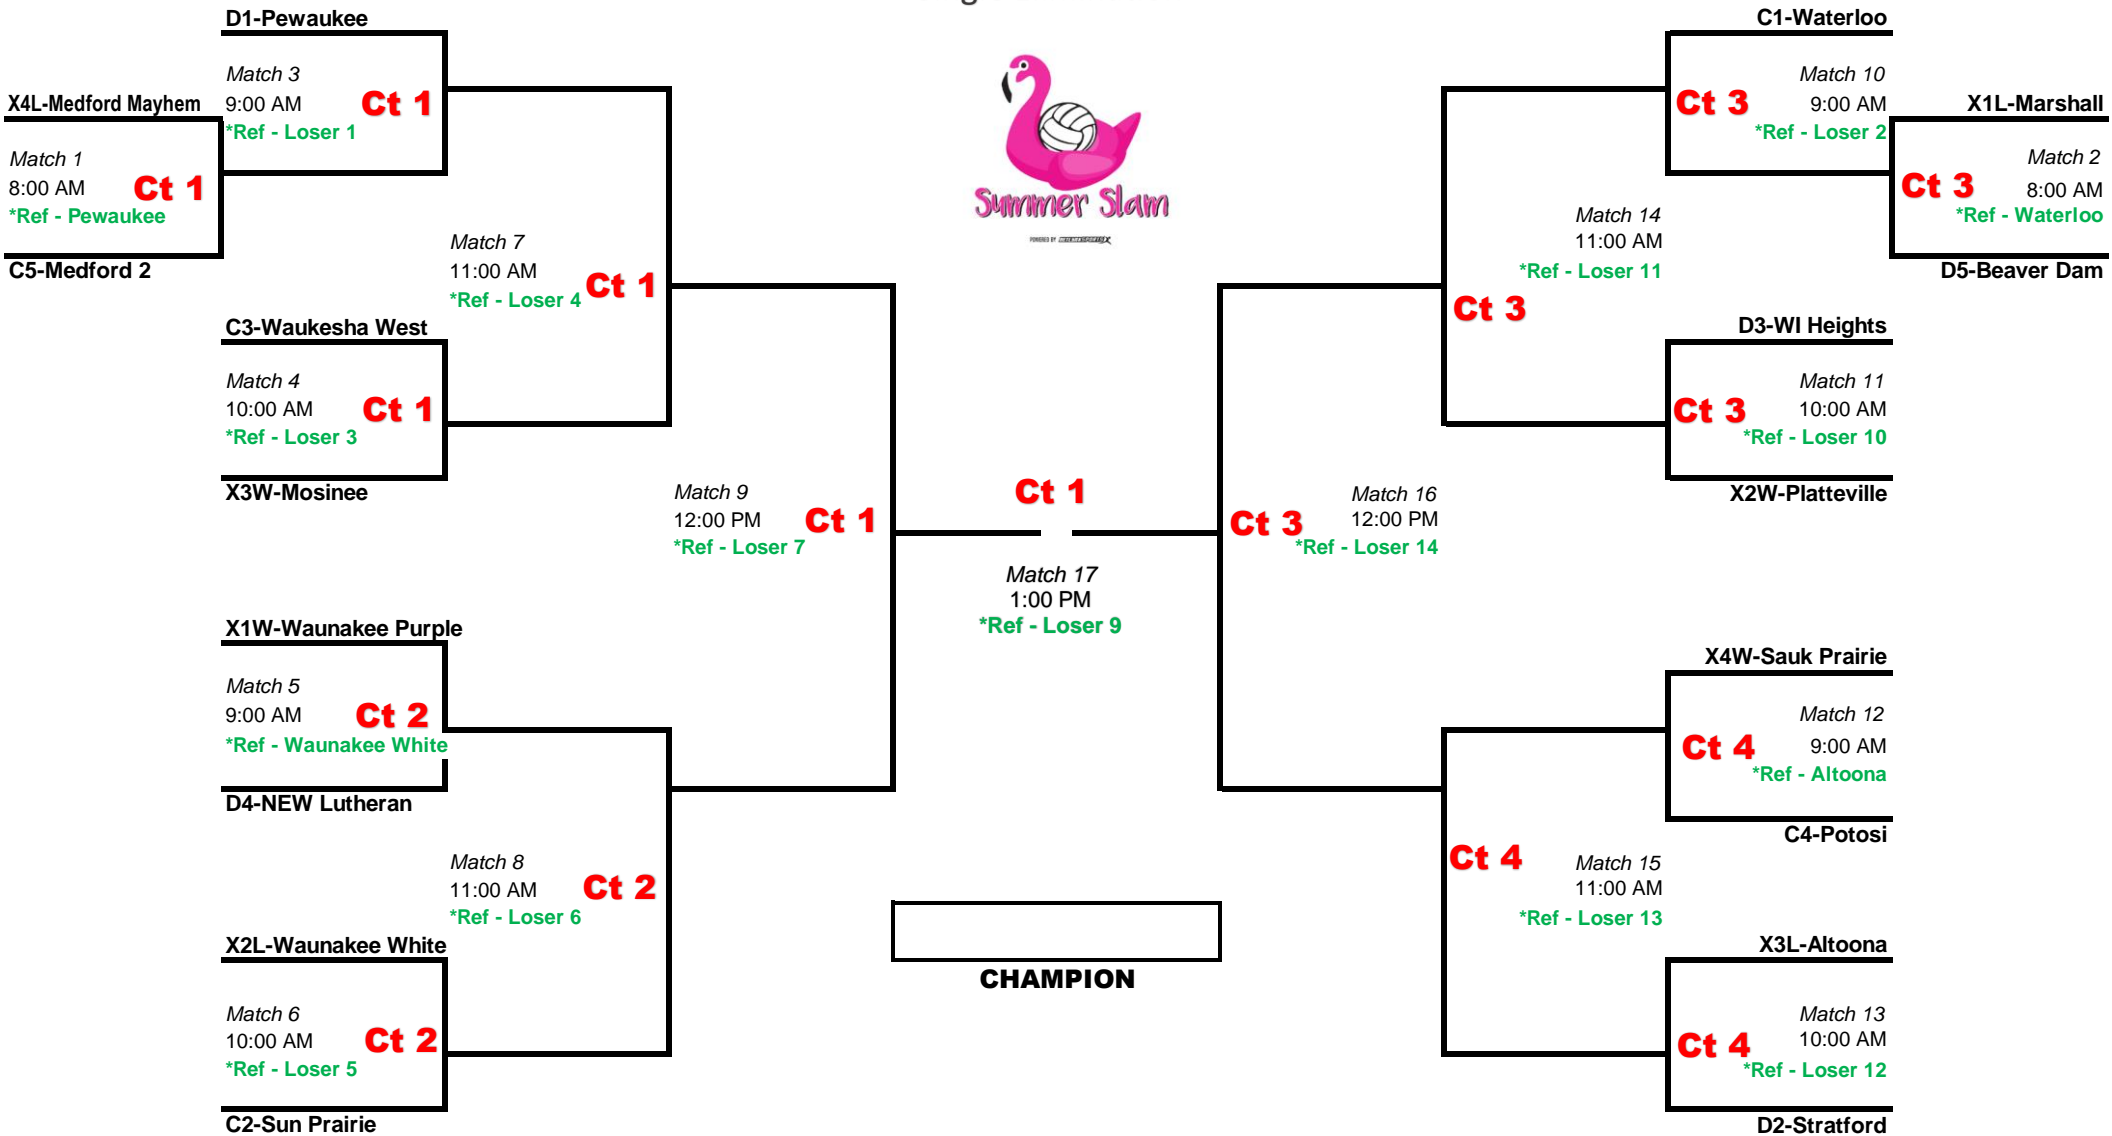

VARSITY CHAMPIONSHIP SATURDAY

Single Elimination

* Green - AFTER 8:00 AM MATCHES, loser refs next

Red - Court Number