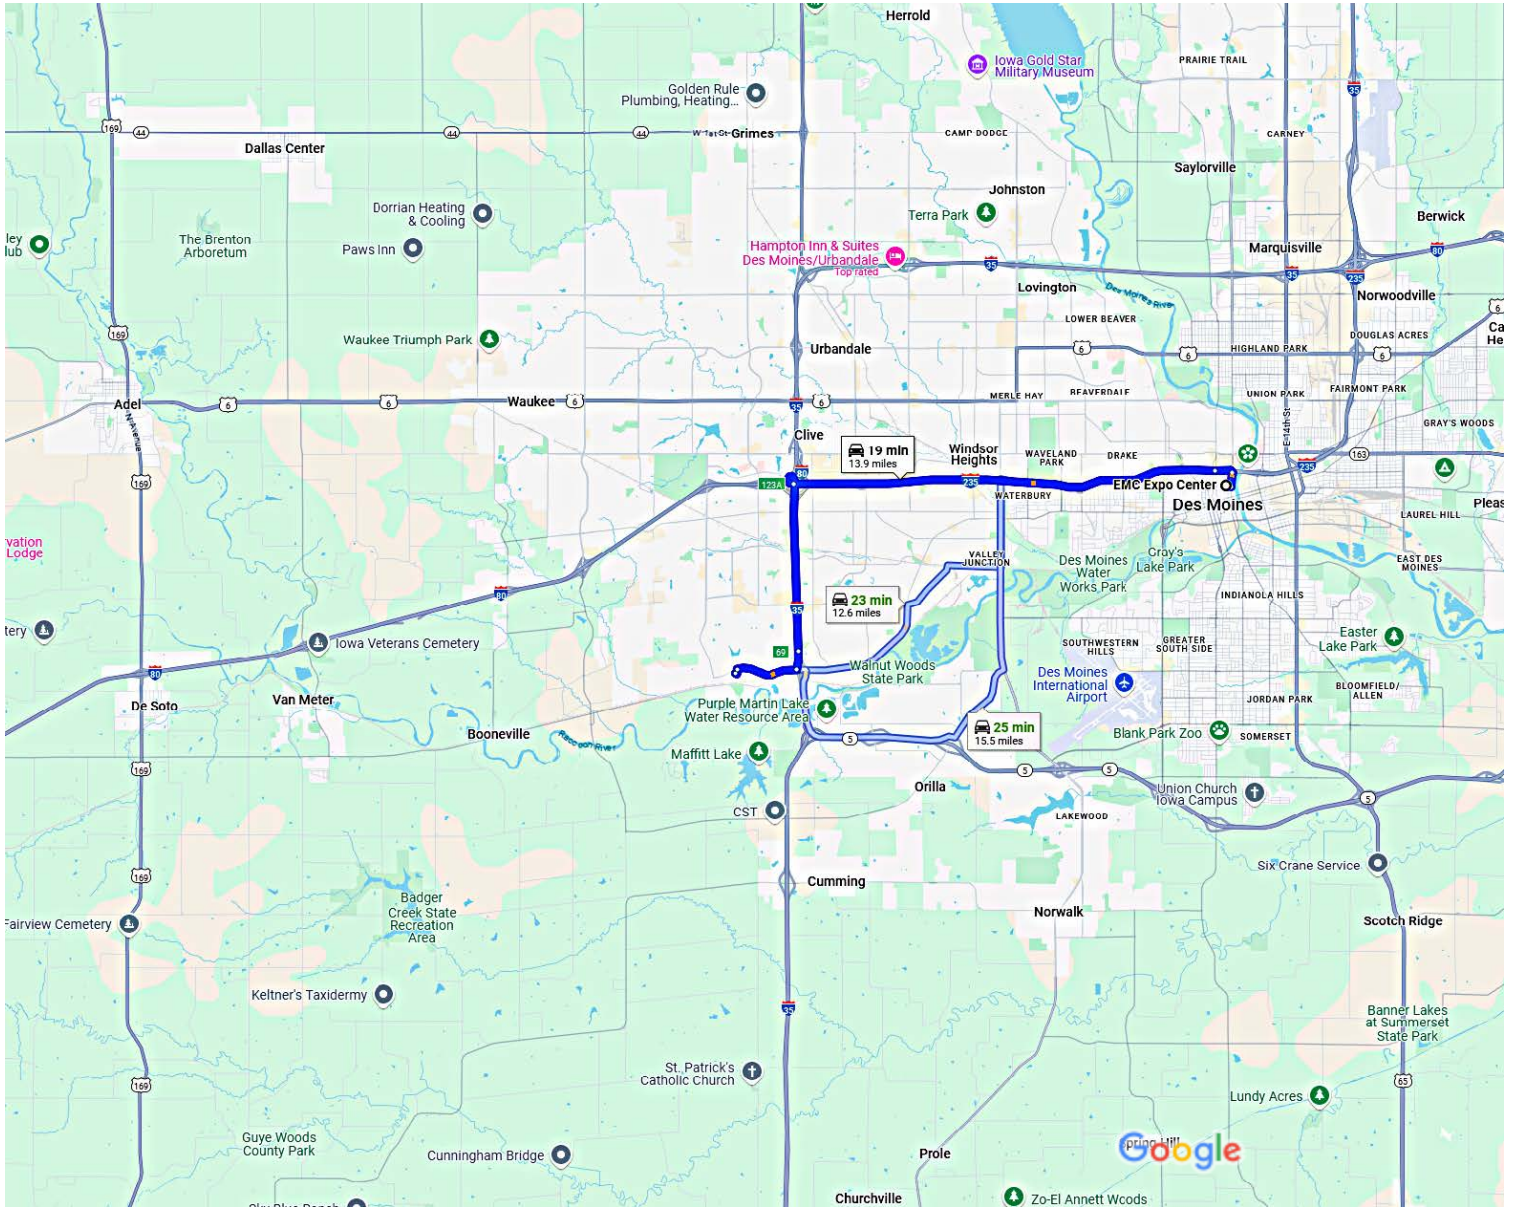

# MW CHALLENGE PLAYING SITES

**EMC Expo Center (formerly Hy-Vee Hall)** 730 4th St, Des Moines to

**The MidAmerican Energy Company RecPlex**, 6500 Grand Ave, West Des Moines, IA 50266

Map data ©2025 Google 2 mi

 via I-235 W **19 min**  
Fastest route, the usual traffic 13.9 miles

 via I-235 W and Grand Ave **23 min**  
12.6 miles