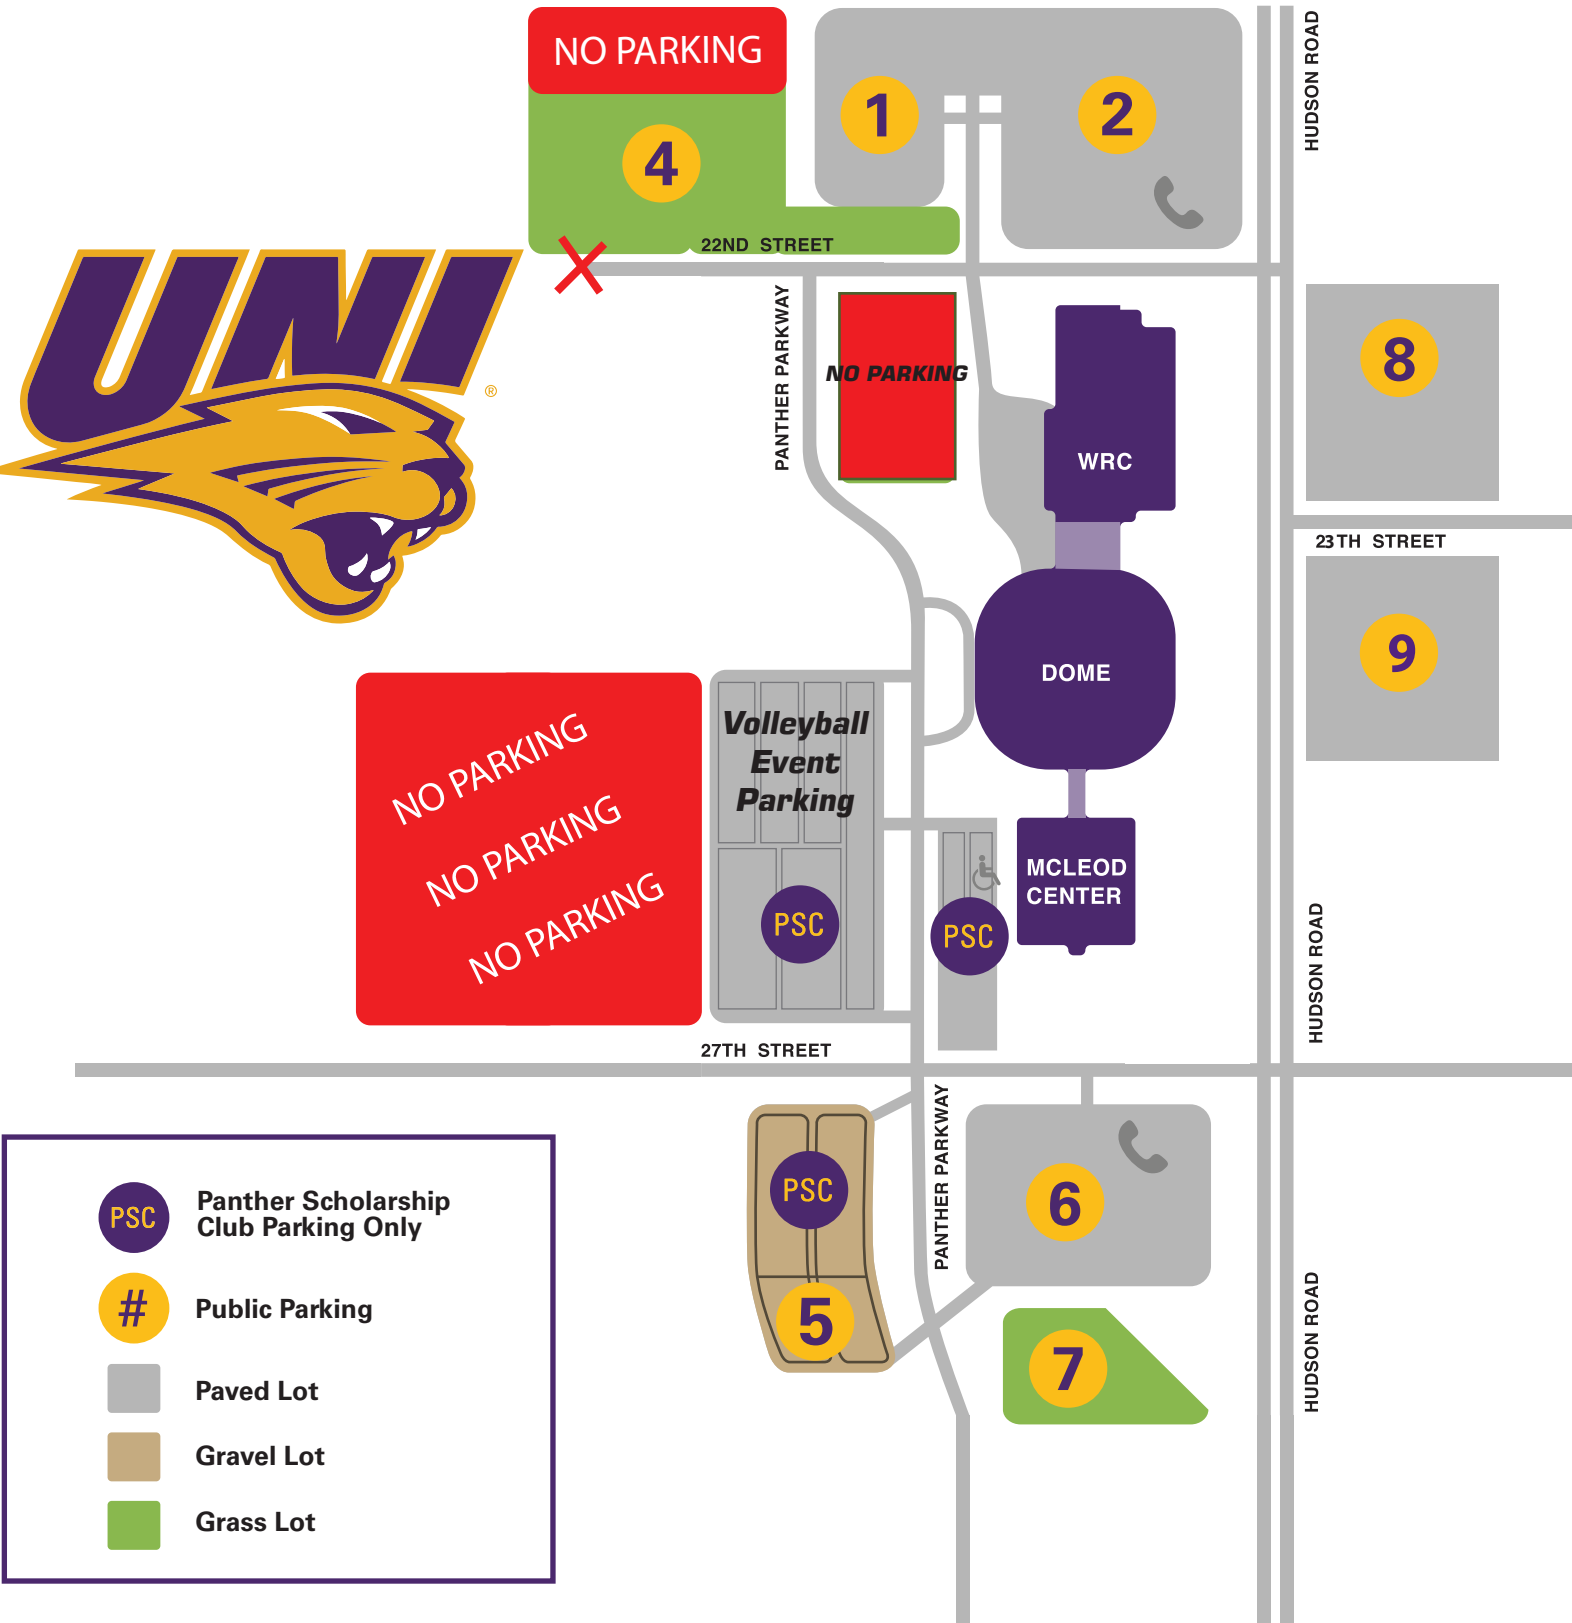

# FEBRUARY 2ND 2025 - EVENTS PARKING

**NOTE:** PSC pass does NOT guarantee parking in your section - first come, first serve basis. Overflow and non-season ticket holders park South of 27th St. ALSO - University of Northern Iowa A & B lot passes will not be allowed in the PSC and paid lots for football game day.